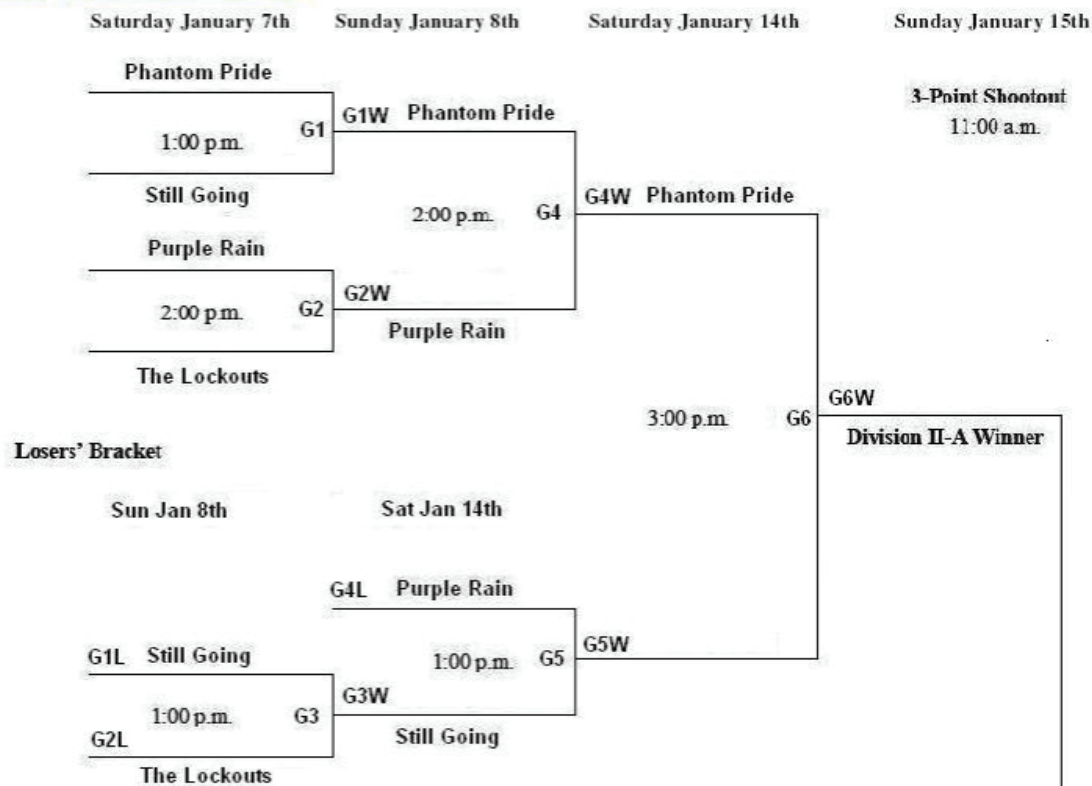

CATHEDRAL HIGH SCHOOL ANNUAL ALUMNI BASKETBALL TOURNAMENT 2012 DIVISION II-A & II-B BRACKETS

DIVISION II-A

DIVISION II-B