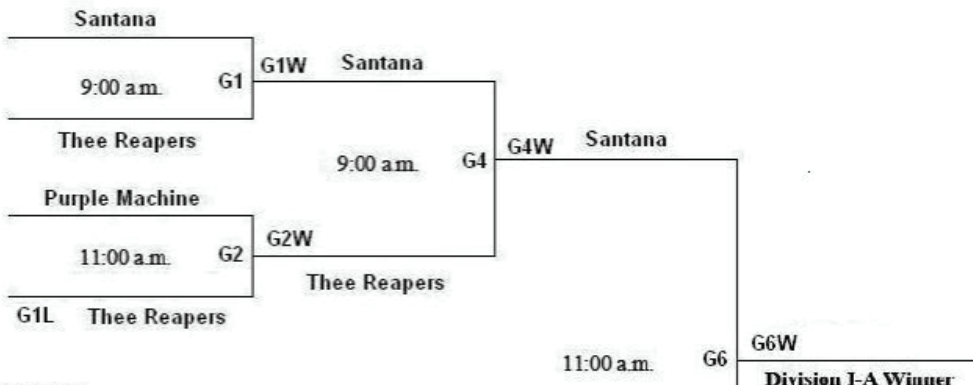

Losers' Bracket

DIVISION I-B

Saturday January 7th Sunday January 8th Saturday January 14th

Losers' Bracket

CHAMPIONS
Sun Jan 15th
10:00 a.m.