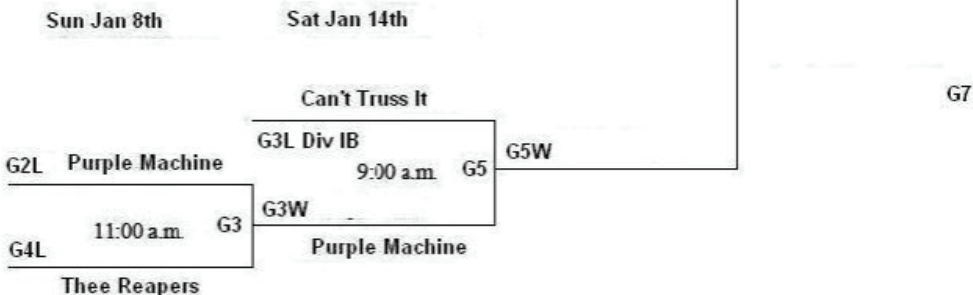

Losers' Bracket

DIVISION I-B

Saturday January 7th Sunday January 8th Saturday January 14th

Losers' Bracket

CHAMPIONS
Sun Jan 15th
10:00 a.m.